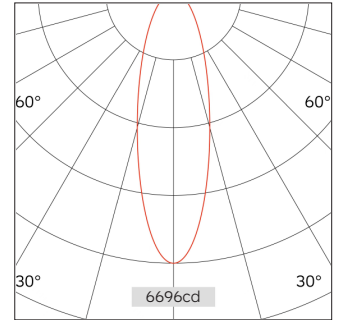

32.05522 SPECTRUM Track Lighting

Light Distribution	SPECTRUM Track Lighting
Colour Temperature	2700/3000/3500/4000K
Colour Rendition Index	CRI 90
Optics	LENS
Beam Angle	10D/22D/31D/51D
Track Phases	1 Circuit/ 3 Circuit
Connected Load	15W
Luminous Flux Of The Luminaire	1182lm
Luminaire Efficacy	82lm/W
Colour Deviation	SDCM <5
Light Source	LED
LED Type	COB
Dimming Method	Triac/1-10V/ Dali
Cover Material	Aluminum
Body Material	Aluminum
IP Rating	IP20
Housing Colour	Sandy White/ Sandy Black
Weight	0.55Kg
Technical Region	220-240V 50/60Hz

Light Beam Table

h(m)	E(lx)	D(m)
		22°
1.0	6625	0.39
2.0	1656	0.79
3.0	736	1.18
4.0	414	1.58
5.0	265	1.97

A modern design consisting for the purpose to meet the highest requirements of the latest advanced lighting technology.