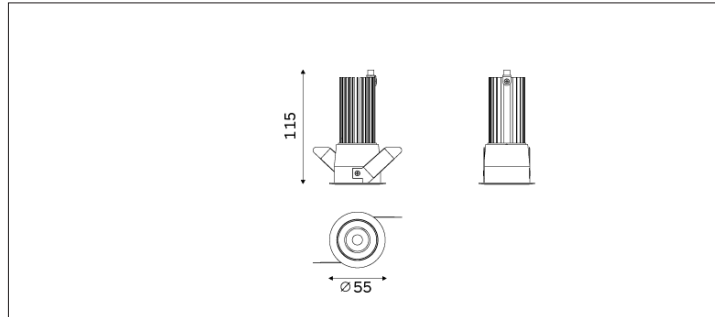

# 51.04812 VARI Recessed Downlight

Light Distribution	VARI Recessed Downlight
Colour Temperature	2700/3000/3500/4000K
Colour Rendition Index	CRI 90
Optics	LENS
Beam Angle	17D/23D/35D/50D
Cut Out	48mm
Connected Load	9W
Luminous Flux Of The Luminaire	537lm
Luminaire Efficacy	64lm/W
Colour Deviation	SDCM <5
Light Source	LED
LED Type	COB
Dimming Method	Triac/1-10V/ Dali
Cover Material	Aluminum
Body Material	Aluminum
IP Rating	IP20
Housing Colour	Sandy White/ Sandy Black
Weight	0.4Kg
Technical Region	220-240V 50/60Hz

Light Beam Talbe		
h(m)	E(lx)	D(m)
		23°
1.0	2750	0.41
2.0	687	0.82
3.0	305	1.24
4.0	171	1.65
5.0	110	2.06

Application areas: High end residential and retail projects, hotels, museums and galleries.