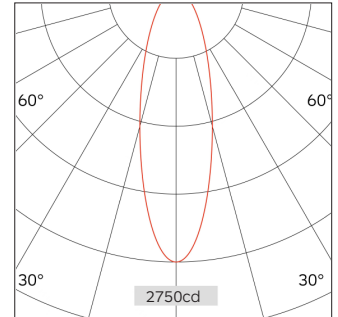

# 51.04812 VARI Recessed Downlight

Light Distribution	VARI Recessed Downlight
Colour Temperature	2700/3000/3500/4000K
Colour Rendition Index	CRI 90
Optics	LENS
Beam Angle	17D/23D/35D/50D
Cut Out	48mm
Connected Load	9W
Luminous Flux Of The Luminaire	537lm
Luminaire Efficacy	64lm/W
Colour Deviation	SDCM <5
Light Source	LED
LED Type	COB
Dimming Method	Triac/1-10V/ Dali
Cover Material	Aluminum
Body Material	Aluminum
IP Rating	IP20
Housing Colour	Sandy White/ Sandy Black
Weight	0.4Kg
Technical Region	220-240V 50/60Hz

Light Beam Talbe		
h(m)	E(lx)	D(m)
		23°
1.0	2750	0.41
2.0	687	0.82
3.0	305	1.24
4.0	171	1.65
5.0	110	2.06

Application areas: High end residential and retail projects, hotels, museums and galleries.