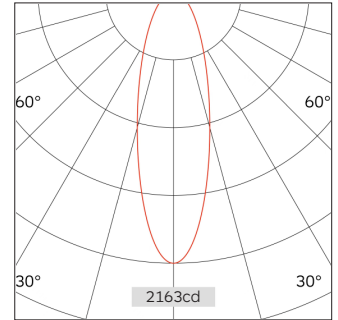

# 32.04526 SPECTRUM Track Lighting

Light Distribution	SPECTRUM Track Lighting
Colour Temperature	2700/3000/3500/4000K
Colour Rendition Index	CRI 90
Optics	LENS
Beam Angle	19D/29D/37D
Track Phases	1 Circuit/ 3 Circuit
Connected Load	10W
Luminous Flux Of The Luminaire	659lm
Luminaire Efficacy	56lm/W
Colour Deviation	SDCM <5
Light Source	LED
LED Type	COB
Dimming Method	Triac/1-10V/ Dali
Cover Material	Aluminum
Body Material	Aluminum
IP Rating	IP20
Housing Colour	Sandy White/ Sandy Black
Weight	0.45Kg
Technical Region	220-240V 50/60Hz

Light Beam Talbe		
h(m)	E(lx)	D(m)
		29°
1.0	2155	0.53
2.0	538	1.06
3.0	239	1.58
4.0	134	2.11
5.0	86	2.64

A modern design consisting for the purpose to meet the highest requirements of the latest advanced lighting technology.