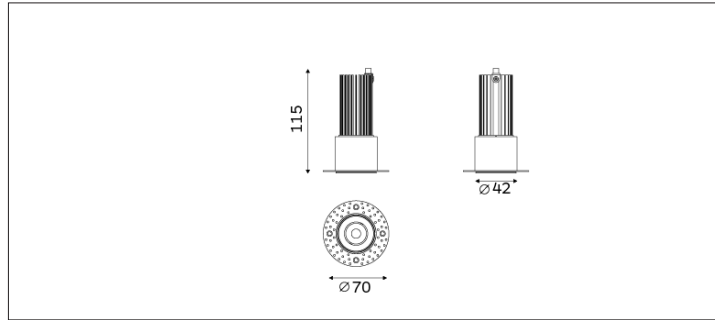

# 60.04811 VARI Recessed Downlight

Light Distribution	VARI Recessed Downlight
Colour Temperature	2700/3000/3500/4000K
Colour Rendition Index	CRI 90
Optics	LENS
Beam Angle	17D/23D/35D/50D
Cut Out	48mm
Connected Load	9W
Luminous Flux Of The Luminaire	537lm
Luminaire Efficacy	64lm/W
Colour Deviation	SDCM <5
Light Source	LED
LED Type	COB
Dimming Method	Triac/1-10V/ Dali
Cover Material	Aluminum
Body Material	Aluminum
IP Rating	IP20
Housing Colour	Sandy White/ Sandy Black
Weight	0.4Kg
Technical Region	220-240V 50/60Hz

Light Beam Talbe		
h(m)	E(lx)	D(m)
		23°
1.0	2750	0.41
2.0	687	0.82
3.0	305	1.24
4.0	171	1.65
5.0	110	2.06

Application areas: High end residential and retail projects, hotels, museums and galleries.