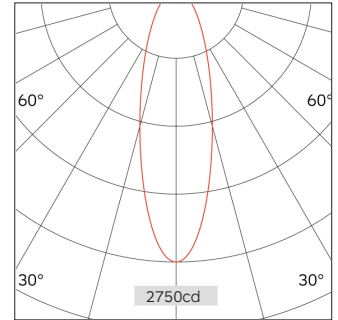

# 60.04811 VARI Recessed Downlight

Light Distribution	VARI Recessed Downlight
Colour Temperature	2700/3000/3500/4000K
Colour Rendition Index	CRI 90
Optics	LENS
Beam Angle	17D/23D/35D/50D
Cut Out	48mm
Connected Load	9W
Luminous Flux Of The Luminaire	537lm
Luminaire Efficacy	64lm/W
Colour Deviation	SDCM <5
Light Source	LED
LED Type	COB
Dimming Method	Triac/1-10V/ Dali
Cover Material	Aluminum
Body Material	Aluminum
IP Rating	IP20
Housing Colour	Sandy White/ Sandy Black
Weight	0.4Kg
Technical Region	220-240V 50/60Hz

Light Beam Talbe		
h(m)	E(lx)	D(m)
		23°
1.0	2750	0.41
2.0	687	0.82
3.0	305	1.24
4.0	171	1.65
5.0	110	2.06

Application areas: High end residential and retail projects, hotels, museums and galleries.