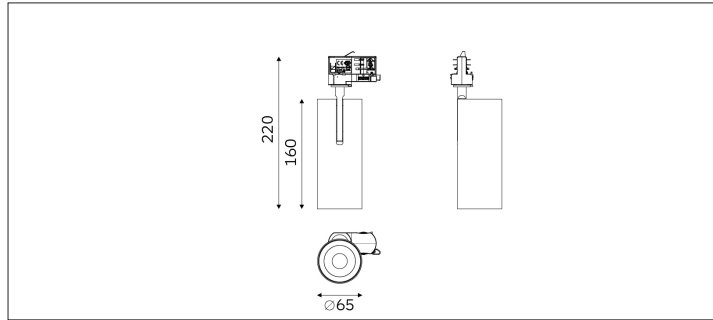

# 32.06519 SPECTRUM Track Lighting

Light Distribution	SPECTRUM Track Lighting
Colour Temperature	2700/3000/3500/4000K
Colour Rendition Index	CRI 90
Optics	LENS
Beam Angle	18D/24D/35D/47D
Track Phases	1 Circuit/ 3 Circuit
Connected Load	25W
Luminous Flux Of The Luminaire	2110lm
Luminaire Efficacy	87lm/W
Colour Deviation	SDCM <5
Light Source	LED
LED Type	COB
Dimming Method	Triac/1-10V/ Dali
Cover Material	Aluminum
Body Material	Aluminum
IP Rating	IP20
Housing Colour	Sandy White/ Sandy Black
Weight	0.55Kg
Technical Region	220-240V 50/60Hz

## Light Beam Talbe

h(m)	E(lx)	D(m)
		24°
1.0	10129	0.43
2.0	2532	0.86
3.0	1125	1.28
4.0	633	1.71
5.0	405	2.14

A modern design consisting for the purpose to meet the highest requirements of the latest advanced lighting technology.