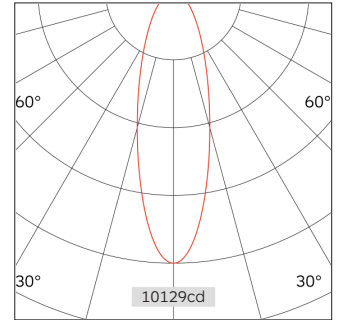

# 32.06519 SPECTRUM Track Lighting

Light Distribution	SPECTRUM Track Lighting
Colour Temperature	2700/3000/3500/4000K
Colour Rendition Index	CRI 90
Optics	LENS
Beam Angle	18D/24D/35D/47D
Track Phases	1 Circuit/ 3 Circuit
Connected Load	25W
Luminous Flux Of The Luminaire	2110lm
Luminaire Efficacy	87lm/W
Colour Deviation	SDCM <5
Light Source	LED
LED Type	COB
Dimming Method	Triac/1-10V/ Dali
Cover Material	Aluminum
Body Material	Aluminum
IP Rating	IP20
Housing Colour	Sandy White/ Sandy Black
Weight	0.55Kg
Technical Region	220-240V 50/60Hz

## Light Beam Talbe

h(m)	E(lx)	D(m)
		24°
1.0	10129	0.43
2.0	2532	0.86
3.0	1125	1.28
4.0	633	1.71
5.0	405	2.14

A modern design consisting for the purpose to meet the highest requirements of the latest advanced lighting technology.